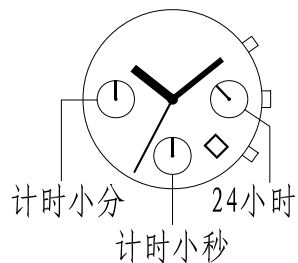

机芯型号: TE792

多功能计时机芯 (Multi-Stopwatch)

尺寸/Size: 12<sup>3</sup>/<sub>4</sub>"

厚度/High: 4.55mm

电池/Battery: SR920SW/V371

功 能: 6针/日历/24小时/小秒计时/小分计时

Function: 6 Hands/Date/24H/

Second Counter/Minute Counter